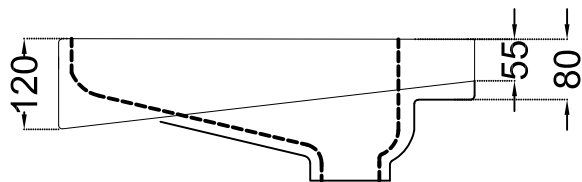

TOP VIEW

extension pipe

L - Bend

SIDE VIEW

BACK VIEW

	<b>Jaquar Group</b> Global Headquarters Plot No. 3, Sector- M-11, IMT Manesar Gurgaon, NCR - 122050, India E-mail : Sales: <a href="mailto:support@jaquar.com">support@jaquar.com</a> Customer Service : <a href="mailto:service@jaquar.com">service@jaquar.com</a>		ITEM CODE	ECS-WHT-455LE
			ITEM TYPE	ASIAN PAN WITH L BEND
			ITEM SIZE	450x535x180 mm
			ALL DIMENSIONS ARE IN MM. (TOLERANCE ± 5 MM)	