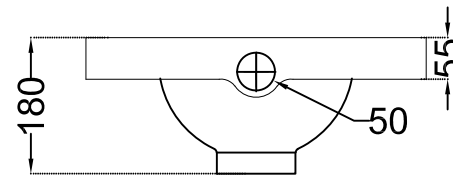

TOP VIEW

extension pipe

L - Bend

SIDE VIEW

BACK VIEW

	<b>Jaquar Group</b> Global Headquarters Plot No. 3, Sector- M-11, IMT Manesar Gurgaon, NCR - 122050, India E-mail : Sales: <a href="mailto:support@jaquar.com">support@jaquar.com</a> Customer Service : <a href="mailto:service@jaquar.com">service@jaquar.com</a>		ITEM CODE	ECS-WHT-455LE
			ITEM TYPE	ASIAN PAN WITH L BEND
			ITEM SIZE	450x535x180 mm
			ALL DIMENSIONS ARE IN MM. (TOLERANCE ± 5 MM)	