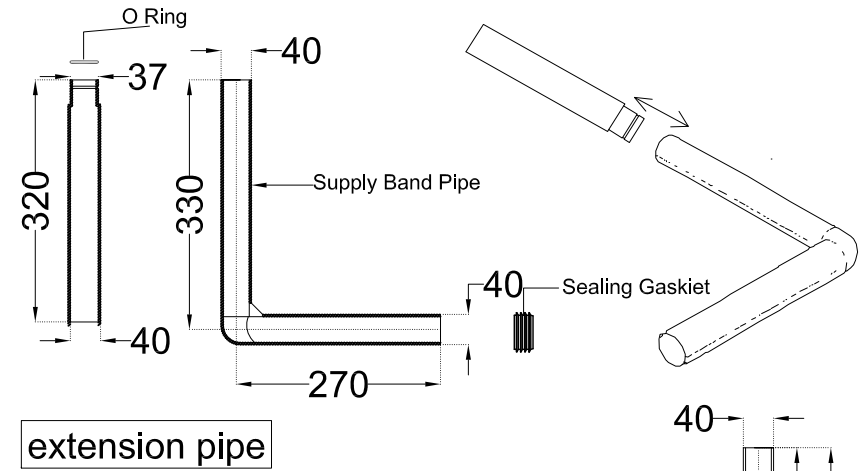

TOP VIEW

extension pipe

L - Bend

SIDE VIEW

BACK VIEW

	<b>Jaquar Group</b> Global Headquarters Plot No. 3, Sector- M-11, IMT Manesar Gurgaon, NCR - 122050, India E-mail : Sales: <a href="mailto:support@jaquar.com">support@jaquar.com</a> Customer Service : <a href="mailto:service@jaquar.com">service@jaquar.com</a>		ITEM CODE	ECS-WHT-455LE
			ITEM TYPE	ASIAN PAN WITH L BEND
			ITEM SIZE	450x535x180 mm
			ALL DIMENSIONS ARE IN MM. (TOLERANCE ± 5 MM)	