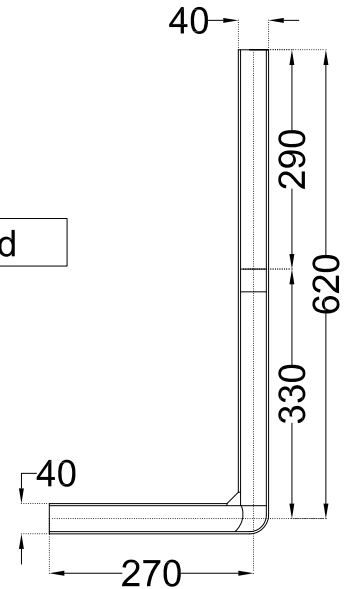

TOP VIEW

extension pipe

L - Bend

SIDE VIEW

BACK VIEW

	<b>Jaquar Group</b> Global Headquarters Plot No. 3, Sector- M-11, IMT Manesar Gurgaon, NCR - 122050, India E-mail : Sales: <a href="mailto:support@jaquar.com">support@jaquar.com</a> Customer Service : <a href="mailto:service@jaquar.com">service@jaquar.com</a>		ITEM CODE	ECS-WHT-455LE
			ITEM TYPE	ASIAN PAN WITH L BEND
			ITEM SIZE	450x535x180 mm
			ALL DIMENSIONS ARE IN MM. (TOLERANCE ± 5 MM)	